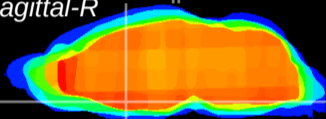

Coronal

Sagittal-R

Sagittal-L

ViBrism: CX03862
Horizontal

MPA