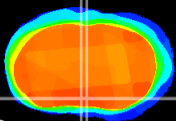

Coronal

Sagittal-R

Sagittal-L

ViBrism: CX03862
Horizontal

MPA