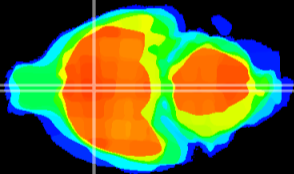

Coronal

Sagittal-R

Sagittal-L

ViBrism: CX03862
Horizontal

MPA