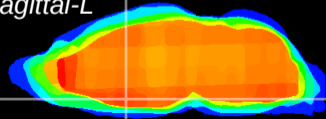

Coronal

Sagittal-R

Sagittal-L

ViBrism: CX03862
Horizontal

MPA