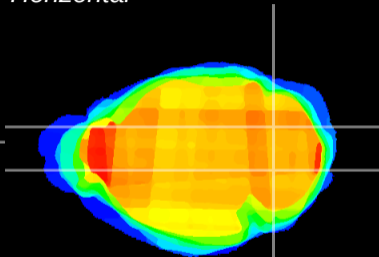

Coronal

Sagittal-R

Sagittal-L

ViBrism: CX03864
Horizontal

Cb nucleus