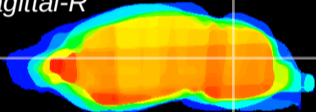

Coronal

Sagittal-R

Sagittal-L

ViBrism: CX03864
Horizontal

Cb nucleus