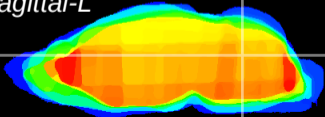

Coronal

Sagittal-R

Sagittal-L

ViBrism: CX03864
Horizontal

Cb nucleus