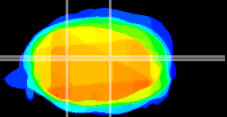

Coronal

Sagittal-R

Sagittal-L

ViBrism: CX03864
Horizontal

Cb nucleus