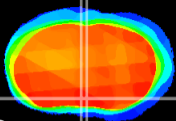

Coronal

Sagittal-R

Sagittal-L

ViBrisM: CX03867
Horizontal

MPA