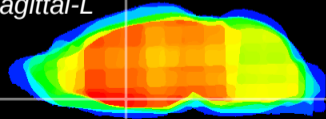

Coronal

Sagittal-R

Sagittal-L

ViBrisM: CX03867
Horizontal

MPA