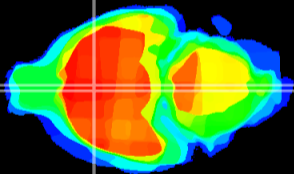

Coronal

Sagittal-R

Sagittal-L

ViBrisM: CX03867
Horizontal

MPA