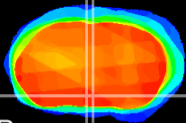

Coronal

Sagittal-R

Sagittal-L

ViBrisM: CX03867
Horizontal

SPa dorsal