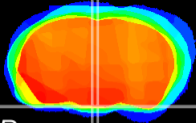

Coronal

Sagittal-R

Sagittal-L

ViBrism: CX03870
Horizontal

Arc