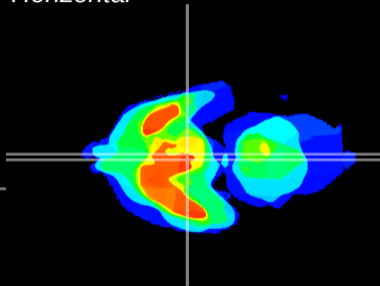

Coronal

Sagittal-R

Sagittal-L

ViBrism: CX03870
Horizontal

Arc