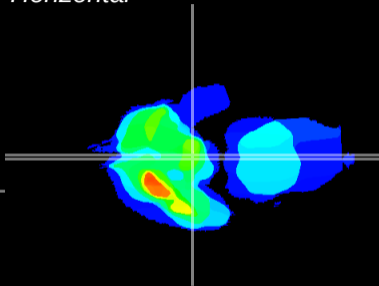

Coronal

Sagittal-R

Sagittal-L

ViBrism: CX03870
Horizontal

ME