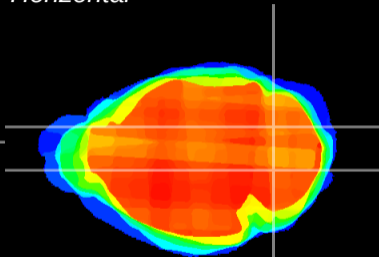

Coronal

Sagittal-R

Sagittal-L

ViBrism: CX03874
Horizontal

Cb nucleus