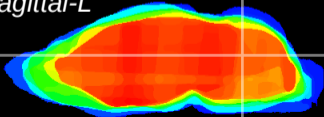

Coronal

Sagittal-R

Sagittal-L

ViBrism: CX03874
Horizontal

Cb nucleus