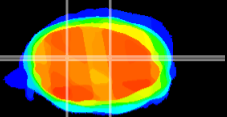

Coronal

Sagittal-R

Sagittal-L

ViBrism: CX03874
Horizontal

Cb nucleus