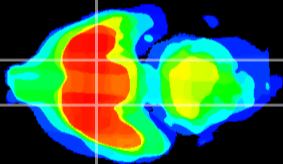

Coronal

Sagittal-R

Sagittal-L

ViBrisM: CX03874
Horizontal

S0