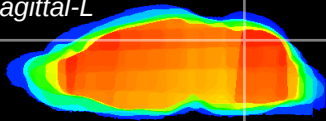

Coronal

Sagittal-R

Sagittal-L

ViBrism: CX03875
Horizontal

Cb vermis