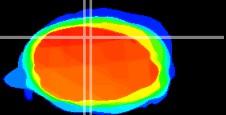

Coronal

Sagittal-R

Sagittal-L

ViBrism: CX03875
Horizontal

Cb vermis