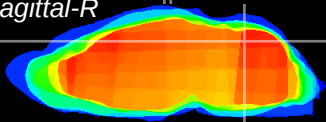

Coronal

Sagittal-R

Sagittal-L

ViBrism: CX03875
Horizontal

Cb vermis