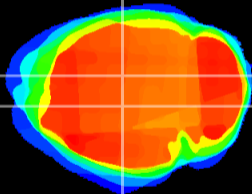

Coronal

Sagittal-R

Sagittal-L

ViBrism: CX03875
Horizontal

DG