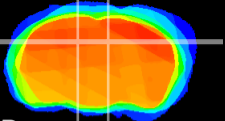

Coronal

Sagittal-R

Sagittal-L

ViBrism: CX03875
Horizontal

DG