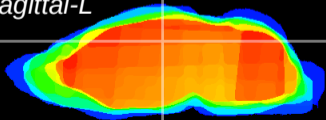

Coronal

Sagittal-R

Sagittal-L

ViBrism: CX03875
Horizontal

DG