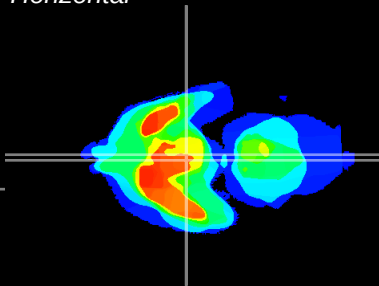

Coronal

Sagittal-R

Sagittal-L

ViBrism: CX03878  
Horizontal

Arc