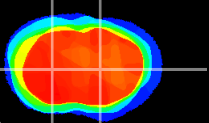

Coronal

Sagittal-R

Sagittal-L

ViBris: CX03878  
Horizontal

CPU medial