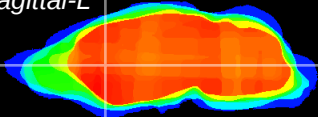

Coronal

Sagittal-R

Sagittal-L

ViBris: CX03878  
Horizontal

CPU medial