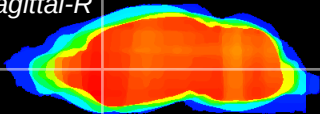

Coronal

Sagittal-R

Sagittal-L

ViBris: CX03878  
Horizontal

CPU medial