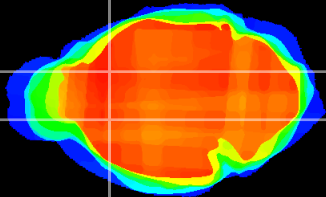

Coronal

Sagittal-R

Sagittal-L

ViBris: CX03878  
Horizontal

CPU medial