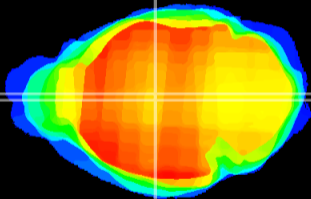

Coronal

Sagittal-R

Sagittal-L

ViBrism: CX03880
Horizontal

MD