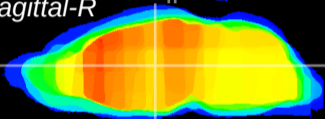

Coronal

Sagittal-R

Sagittal-L

ViBrism: CX03880
Horizontal

MD