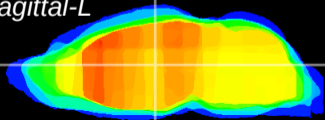

Coronal

Sagittal-R

Sagittal-L

ViBrism: CX03880
Horizontal

MD