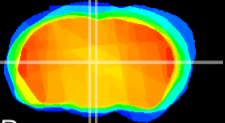

Coronal

Sagittal-R

Sagittal-L

ViBrism: CX03880
Horizontal

MD