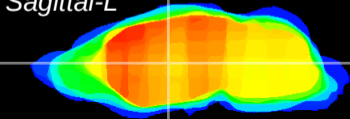

Coronal

Sagittal-R

Sagittal-L

ViBriSm: CX03880
Horizontal

VA/VL