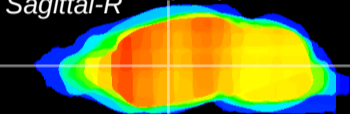

Coronal

Sagittal-R

Sagittal-L

ViBriSm: CX03880
Horizontal

VA/VL