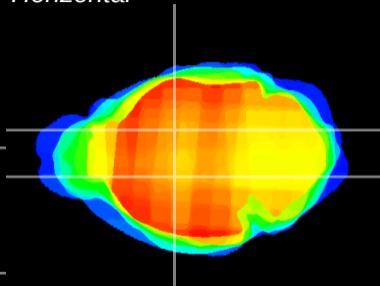

Coronal

Sagittal-R

Sagittal-L

ViBriSm: CX03880
Horizontal

VA/VL