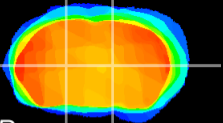

Coronal

Sagittal-R

Sagittal-L

ViBriSm: CX03880
Horizontal

VA/VL