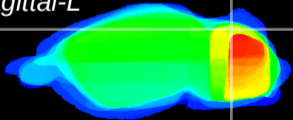

Coronal

Sagittal-R

Sagittal-L

ViBrism: CX03881
Horizontal

Cb lobe