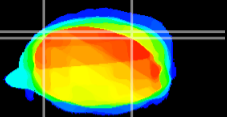

Coronal

Sagittal-R

Sagittal-L

ViBrism: CX03881
Horizontal

Cb lobe