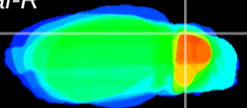

Coronal

Sagittal-R

Sagittal-L

ViBrism: CX03881
Horizontal

Cb lobe