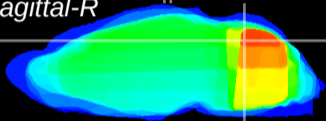

Coronal

Sagittal-R

Sagittal-L

ViBrism: CX03881
Horizontal

Cb vermis