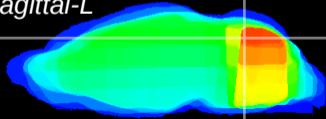

Coronal

Sagittal-R

Sagittal-L

ViBrism: CX03881
Horizontal

Cb vermis