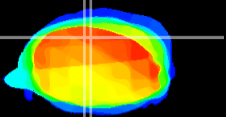

Coronal

Sagittal-R

Sagittal-L

ViBrism: CX03881
Horizontal

Cb vermis