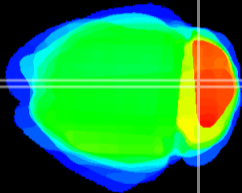

Coronal

Sagittal-R

Sagittal-L

ViBrism: CX03881
Horizontal

Cb vermis