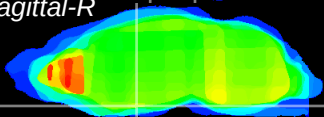

Coronal

Sagittal-R

Sagittal-L

ViBrism: CX03882
Horizontal

S0