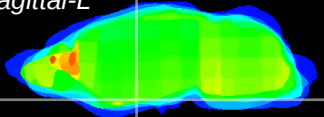

Coronal

Sagittal-R

Sagittal-L

ViBrism: CX03882
Horizontal

S0