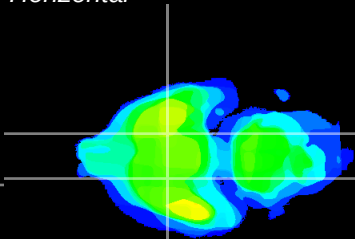

Coronal

Sagittal-R

Sagittal-L

ViBrism: CX03882
Horizontal

S0