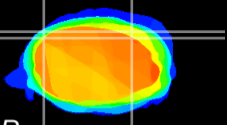

Coronal

Sagittal-R

Sagittal-L

ViBriSm: CX03883
Horizontal

Cb lobe