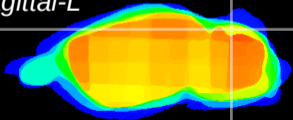

Coronal

Sagittal-R

Sagittal-L

ViBriSm: CX03883
Horizontal

Cb lobe