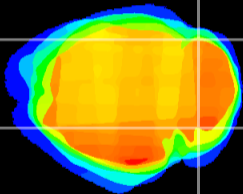

Coronal

Sagittal-R

Sagittal-L

ViBriSm: CX03883
Horizontal

Cb lobe