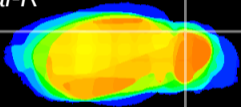

Coronal

Sagittal-R

Sagittal-L

ViBriSm: CX03883
Horizontal

Cb lobe