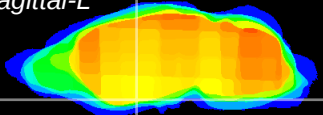

Coronal

Sagittal-R

Sagittal-L

ViBriSm: CX03883
Horizontal

S0