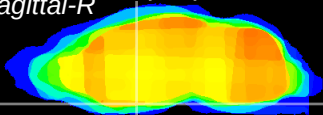

Coronal

Sagittal-R

Sagittal-L

ViBriSm: CX03883
Horizontal

S0