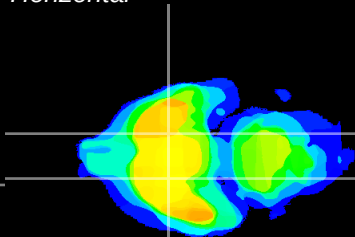

Coronal

Sagittal-R

Sagittal-L

ViBriSm: CX03883
Horizontal

S0