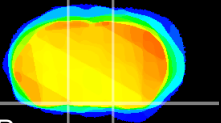

Coronal

Sagittal-R

Sagittal-L

ViBriSm: CX03883
Horizontal

S0