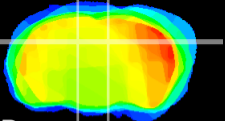

Coronal

Sagittal-R

Sagittal-L

ViBrism: CX03885
Horizontal

DG