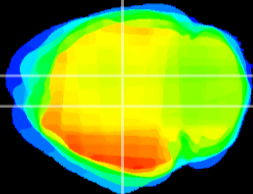

Coronal

Sagittal-R

Sagittal-L

ViBrism: CX03885
Horizontal

DG