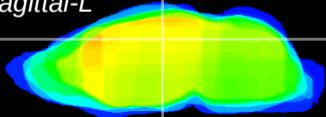

Coronal

Sagittal-R

Sagittal-L

ViBrism: CX03885
Horizontal

DG