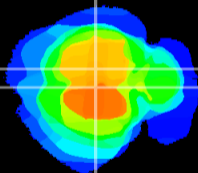

Coronal

Sagittal-R

Sagittal-L

ViBrism: CX03887
Horizontal

RS