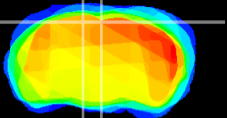

Coronal

Sagittal-R

Sagittal-L

ViBrism: CX03887
Horizontal

RS