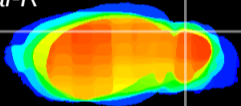

Coronal

Sagittal-R

Sagittal-L

ViBrism: CX03889
Horizontal

Cb lobe