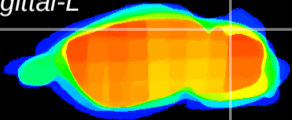

Coronal

Sagittal-R

Sagittal-L

ViBrism: CX03889
Horizontal

Cb lobe