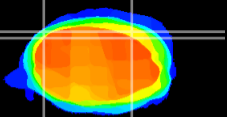

Coronal

Sagittal-R

Sagittal-L

ViBrism: CX03889
Horizontal

Cb lobe