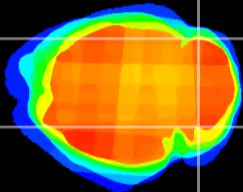

Coronal

Sagittal-R

Sagittal-L

ViBrism: CX03889
Horizontal

Cb lobe