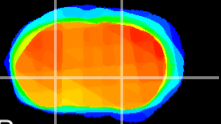

Coronal

Sagittal-R

Sagittal-L

ViBriSM: CX03889
Horizontal

GP