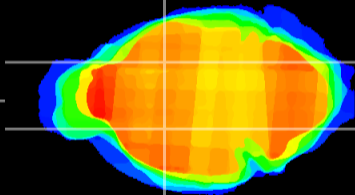

Coronal

Sagittal-R

Sagittal-L

ViBriSM: CX03889
Horizontal

GP