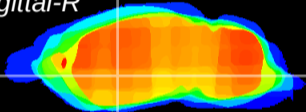

Coronal

Sagittal-R

Sagittal-L

ViBriSM: CX03889
Horizontal

GP