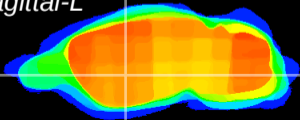

Coronal

Sagittal-R

Sagittal-L

ViBriSM: CX03889
Horizontal

GP