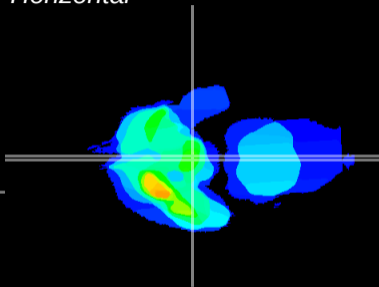

Coronal

Sagittal-R

Sagittal-L

ViBrism: CX03889
Horizontal

ME