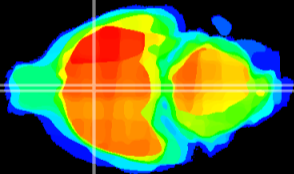

Coronal

Sagittal-R

Sagittal-L

ViBrism: CX03892
Horizontal

MPA