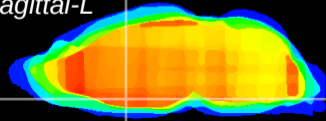

Coronal

Sagittal-R

Sagittal-L

ViBrism: CX03892
Horizontal

MPA