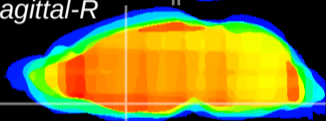

Coronal

Sagittal-R

Sagittal-L

ViBrism: CX03892
Horizontal

MPA