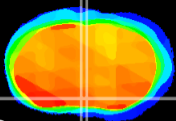

Coronal

Sagittal-R

Sagittal-L

ViBrism: CX03892
Horizontal

MPA