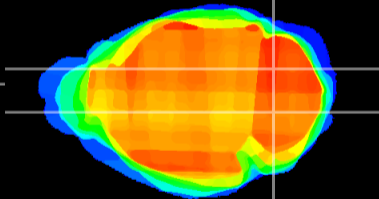

Coronal

Sagittal-R

Sagittal-L

ViBrisM: CX03894
Horizontal

Cb nucleus