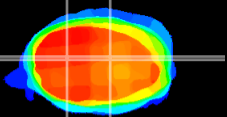

Coronal

Sagittal-R

Sagittal-L

ViBrisM: CX03894
Horizontal

Cb nucleus