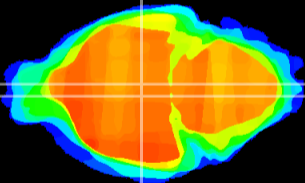

Coronal

Sagittal-R

Sagittal-L

ViBrism: CX03895
Horizontal

DM