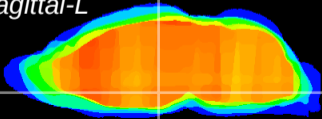

Coronal

Sagittal-R

Sagittal-L

ViBrism: CX03895
Horizontal

DM