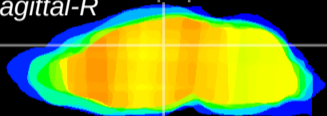

Coronal

Sagittal-R

Sagittal-L

ViBrism: CX03900
Horizontal

DG