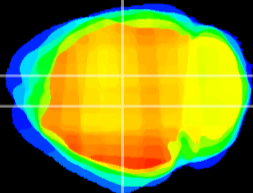

Coronal

Sagittal-R

Sagittal-L

ViBrism: CX03900
Horizontal

DG