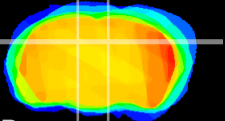

Coronal

Sagittal-R

Sagittal-L

ViBrism: CX03900
Horizontal

DG