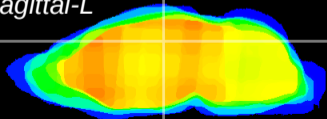

Coronal

Sagittal-R

Sagittal-L

ViBrism: CX03900
Horizontal

DG