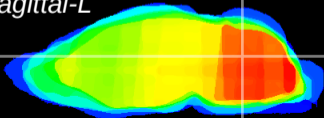

Coronal

Sagittal-R

Sagittal-L

ViBrism: CX03901  
Horizontal

Cb nucleus