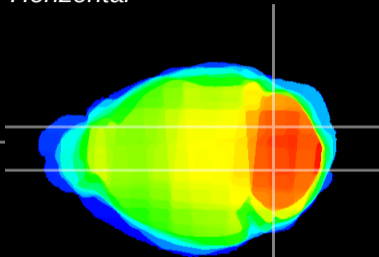

Coronal

Sagittal-R

Sagittal-L

ViBrism: CX03901  
Horizontal

Cb nucleus