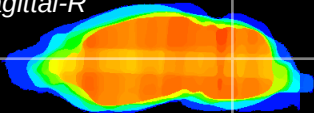

Coronal

Sagittal-R

Sagittal-L

ViBrism: CX03903
Horizontal

Cb nucleus