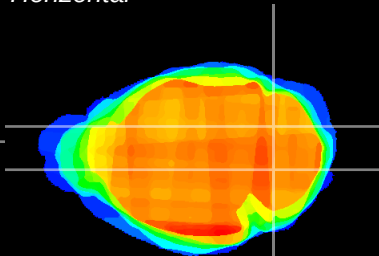

Coronal

Sagittal-R

Sagittal-L

ViBrism: CX03903
Horizontal

Cb nucleus