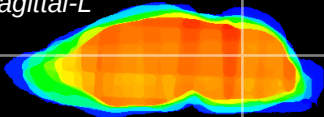

Coronal

Sagittal-R

Sagittal-L

ViBrism: CX03903
Horizontal

Cb nucleus