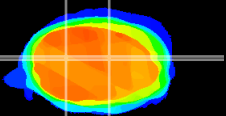

Coronal

Sagittal-R

Sagittal-L

ViBrism: CX03903
Horizontal

Cb nucleus