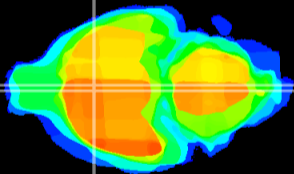

Coronal

Sagittal-R

Sagittal-L

ViBriSM: CX03904
Horizontal

MPA