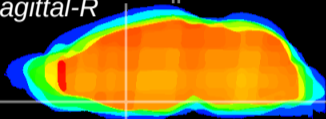

Coronal

Sagittal-R

Sagittal-L

ViBriSM: CX03904
Horizontal

MPA