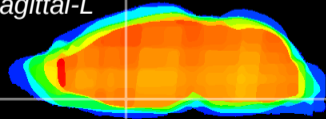

Coronal

Sagittal-R

Sagittal-L

ViBriSM: CX03904
Horizontal

MPA