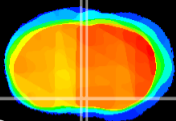

Coronal

Sagittal-R

Sagittal-L

ViBriSM: CX03904
Horizontal

MPA