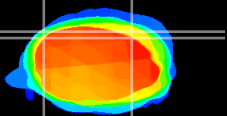

Coronal

Sagittal-R

Sagittal-L

ViBrism: CX03905
Horizontal

Cb lobe