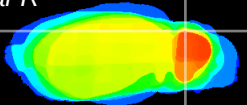

Coronal

Sagittal-R

Sagittal-L

ViBrism: CX03905
Horizontal

Cb lobe