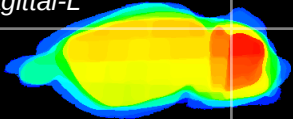

Coronal

Sagittal-R

Sagittal-L

ViBrism: CX03905
Horizontal

Cb lobe