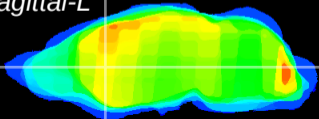

Coronal

Sagittal-R

Sagittal-L

ViBrism: CX03906
Horizontal

CPU medial