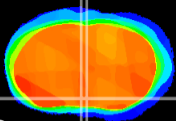

Coronal

Sagittal-R

Sagittal-L

ViBrism: CX03907
Horizontal

MPA