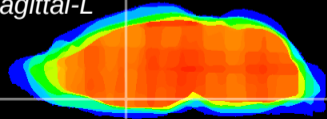

Coronal

Sagittal-R

Sagittal-L

ViBrism: CX03907
Horizontal

MPA