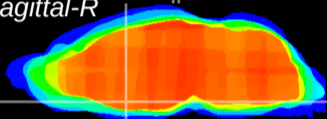

Coronal

Sagittal-R

Sagittal-L

ViBrism: CX03907
Horizontal

MPA