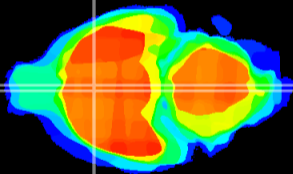

Coronal

Sagittal-R

Sagittal-L

ViBrism: CX03907
Horizontal

MPA