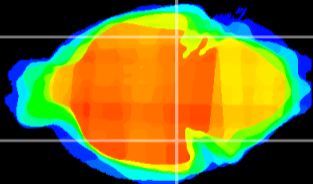

Coronal

Sagittal-R

Sagittal-L

ViBrisM: CX03909
Horizontal

ventral S