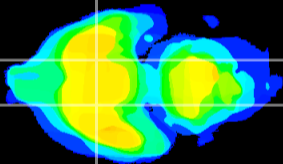

Coronal

Sagittal-R

Sagittal-L

ViBrism: CX03910
Horizontal

S0