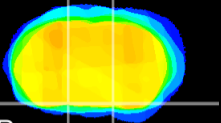

Coronal

Sagittal-R

Sagittal-L

ViBrism: CX03910
Horizontal

S0