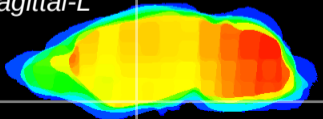

Coronal

Sagittal-R

Sagittal-L

ViBrism: CX03910
Horizontal

S0