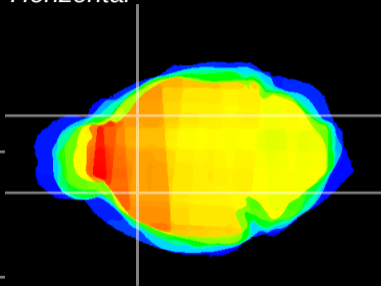

Coronal

Sagittal-R

Sagittal-L

ViBrism: CX03911  
Horizontal

CPU lateral