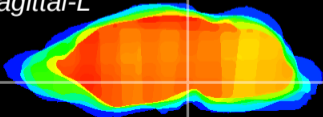

Coronal

Sagittal-R

Sagittal-L

ViBrism: CX03912
Horizontal

SN