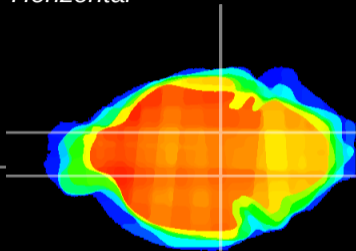

Coronal

Sagittal-R

Sagittal-L

ViBrism: CX03912
Horizontal

SN