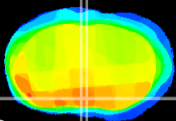

Coronal

Sagittal-R

Sagittal-L

ViBrism: CX03914
Horizontal

MPA