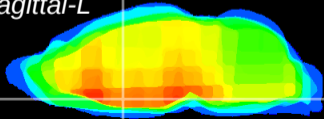

Coronal

Sagittal-R

Sagittal-L

ViBrism: CX03914
Horizontal

MPA