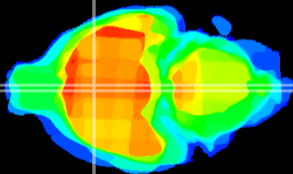

Coronal

Sagittal-R

Sagittal-L

ViBrism: CX03914
Horizontal

MPA