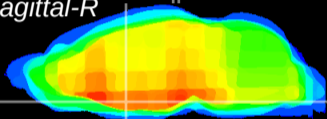

Coronal

Sagittal-R

Sagittal-L

ViBrism: CX03914
Horizontal

MPA