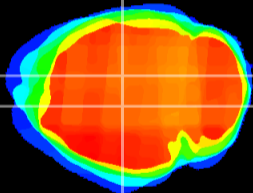

Coronal

Sagittal-R

Sagittal-L

ViBrism: CX03917
Horizontal

DG