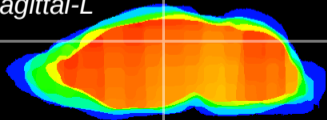

Coronal

Sagittal-R

Sagittal-L

ViBrism: CX03917
Horizontal

DG