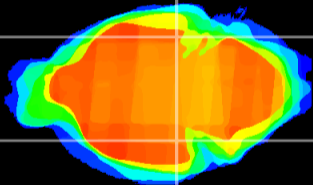

Coronal

Sagittal-R

Sagittal-L

ViBrism: CX03917
Horizontal

ventral S