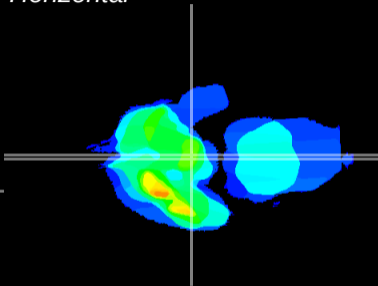

Coronal

Sagittal-R

Sagittal-L

ViBrism: CX03922
Horizontal

ME