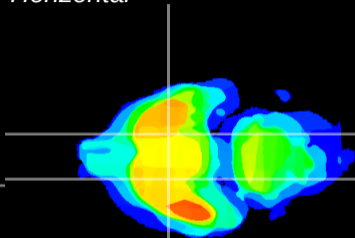

Coronal

Sagittal-R

Sagittal-L

ViBriSM: CX03923
Horizontal

S0