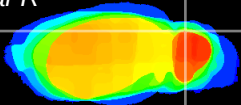

*Coronal*

*Sagittal-R*

*Sagittal-L*

ViBrism: CX03924  
*Horizontal*

Cb lobe