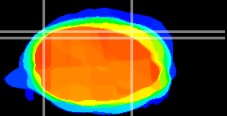

*Coronal*

*Sagittal-R*

*Sagittal-L*

ViBrism: CX03924  
*Horizontal*

Cb lobe