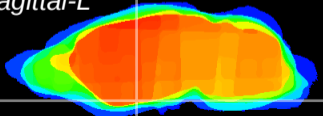

Coronal

Sagittal-R

Sagittal-L

ViBrism: CX03925
Horizontal

S0