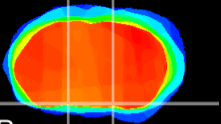

Coronal

Sagittal-R

Sagittal-L

ViBrism: CX03925
Horizontal

S0