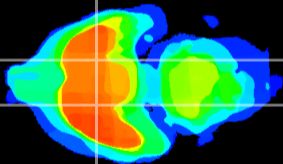

Coronal

Sagittal-R

Sagittal-L

ViBrism: CX03925
Horizontal

S0