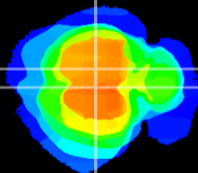

Coronal

Sagittal-R

Sagittal-L

ViBrism: CX03926
Horizontal

RS