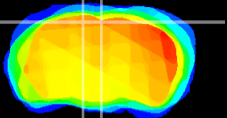

Coronal

Sagittal-R

Sagittal-L

ViBrism: CX03926
Horizontal

RS