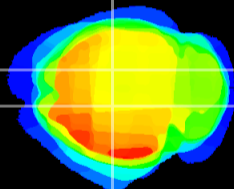

Coronal

Sagittal-R

Sagittal-L

ViBrism: CX03930
Horizontal

CA1