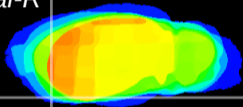

Coronal

Sagittal-R

Sagittal-L

ViBrism: CX03930
Horizontal

Pir