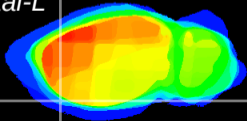

Coronal

Sagittal-R

Sagittal-L

ViBrism: CX03930
Horizontal

Pir