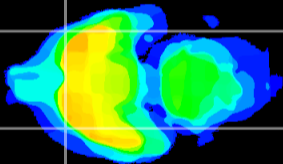

Coronal

Sagittal-R

Sagittal-L

ViBrism: CX03930
Horizontal

Pir