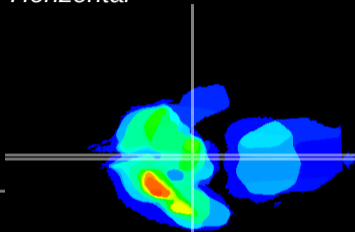

Coronal

Sagittal-R

Sagittal-L

ViBrism: CX03932
Horizontal

ME