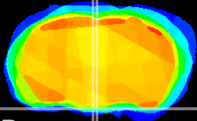

Coronal

Sagittal-R

Sagittal-L

ViBrism: CX03932
Horizontal

ME