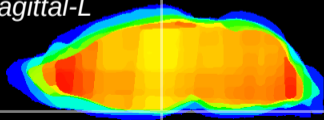

Coronal

Sagittal-R

Sagittal-L

ViBrism: CX03932
Horizontal

ME