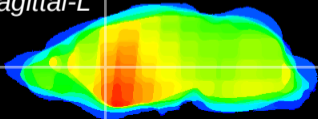

Coronal

Sagittal-R

Sagittal-L

ViBriSm: CX03934  
Horizontal

CPU medial