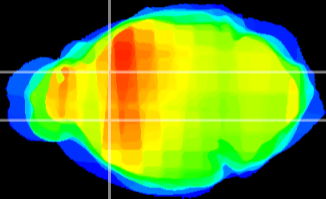

Coronal

Sagittal-R

Sagittal-L

ViBriSm: CX03934  
Horizontal

CPU medial